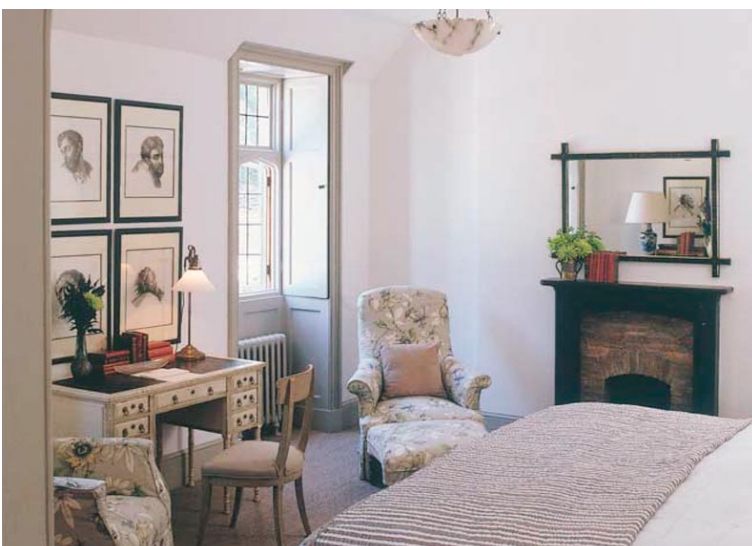

# Hotel Endsleigh, Tavistock

Grade 1 Listed 16 -bedroom prestigious hotel designed by Olga Polizzi with fine dining facilities.

- Integration of mechanical services installations within grade 1 listed building structure.
- Heating and flue design utilizing period style heat emitters.
- High demand hot water distribution design.